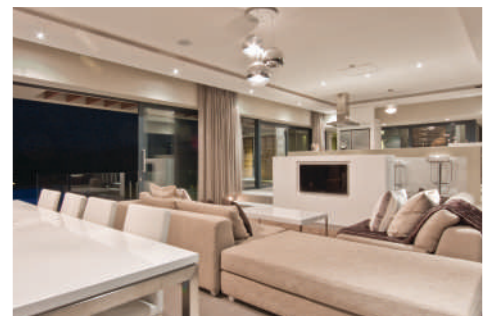

Luxury home like no other

R 19,5 Million

- This magnificent 610m² luxury home with stunning Heads, forest and mountain views
- Large main bedroom with generous en suite bathroom and separate dressing room
- Three large guest rooms with en suites
- Beautifully styled open plan kitchen, dining room and lounge
- Pool deck leading off the main living areas
- Separate formal lounge
- Private office / study
- Guest lounge / TV room
- Jacuzzi with cascading water feature
- Double garage and golf cart barn
- Fully automated home management system with remote control